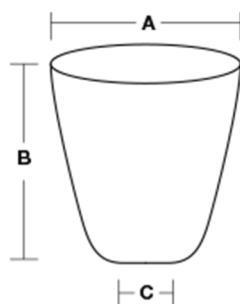

## Crucible

Code	A	B	C	Estimated Weight (g)
BC4	33mm	34mm	18mm	35
BC2	34.5mm	36mm	26mm	30
BC3	40mm	39mm	26mm	35

## Mould

Code	A	B	C	Estimated Weight (g)
BM1	32/34mm	3mm	49mm	60-100
BM2	38/40mm	3mm	54mm	60-100
BM3	39/41mm	3mm	54mm	60-100