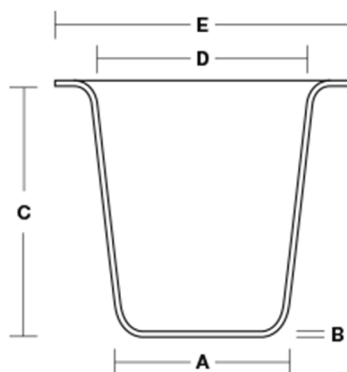

## Crucible

Code	A	B	C	Estimated Weight (g)
BC4	33mm	34mm	18mm	35
BC2	34.5mm	36mm	26mm	30
BC3	40mm	39mm	26mm	35

## Mould

Code	A	B	C	Estimated Weight (g)
BM1	32/34mm	3mm	49mm	60-100
BM2	38/40mm	3mm	54mm	60-100
BM3	39/41mm	3mm	54mm	60-100

## Mouldable

Code	A	B	C	D	E	Estimated Weight (g)
BM8	32/34mm	3mm	30mm	40mm	49mm	100
BM7	32/34mm	6mm	30mm	40mm	49mm	100
BM5	39/41mm	3mm	30mm	45mm	55mm	150
BM6	40/42mm	3mm	30mm	45mm	55mm	150